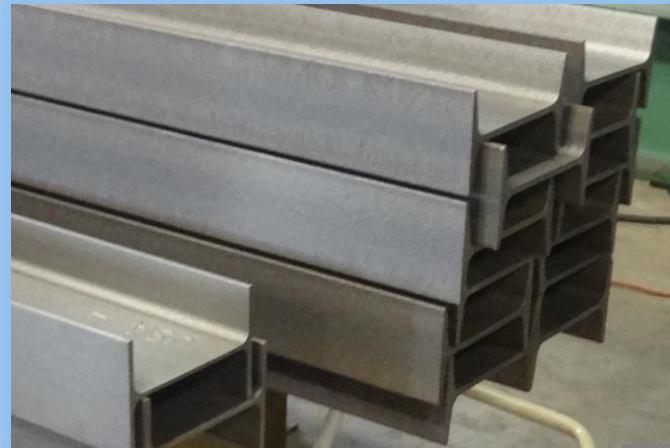

## *Goff Blaster Cleans Steel Beams @ 13'/min to SP-10 Specification*

This Stack Of Steel Beams Cleaned In 15 Minutes